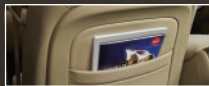

FLAT BLADE WIPER

USB & HDMI PORT

CENTER POCKET WITH USB PORT

SEAT BACK POCKET

FOLDABLE REAR SEATBACK

SPACIOUS TRUNK

ALARM SYSTEM

CENTER CONSOLE AND WIDE ARMREST